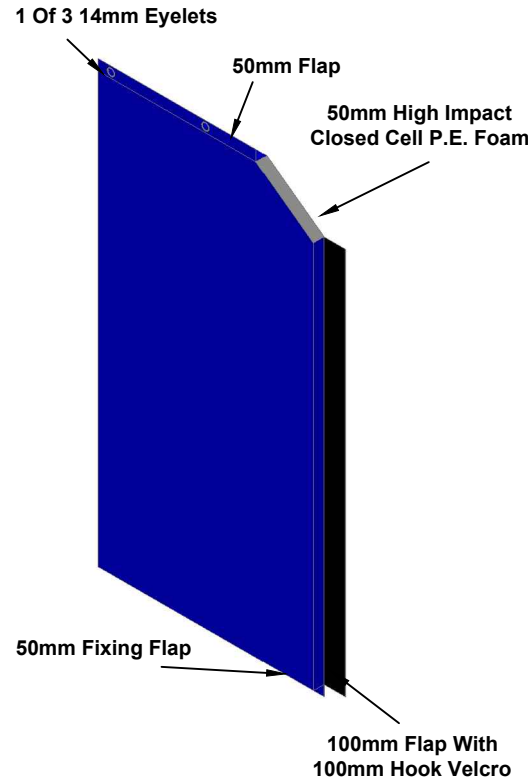

Nominal size 2m x 1.0m x50mm
 Other size/widths available to fit all situations
 Mats from 0.2m up to 1.5m wide
 and 1.5m to 2.4m in length

SPECIFICATION

Stitched Flaps Throughout
 14mm Eyelets on Top Flap
 Hook And Loop Velcro Where Indicated
 600grm P.V.C. Coated Nylon Cover

Installation Notes:

1. Lay all mats alongside each other, attached by Velcro flaps.
2. Align mats up with wall. Line up aluminum bar with base flap allowing approx 10mm of gap top and bottom of flap screw bar to wall with appropriate screws.
3. Once screwed in place, fix screw in webbing loop above eyelets of mat (when in upright position) and connect bungee to webbing loop.