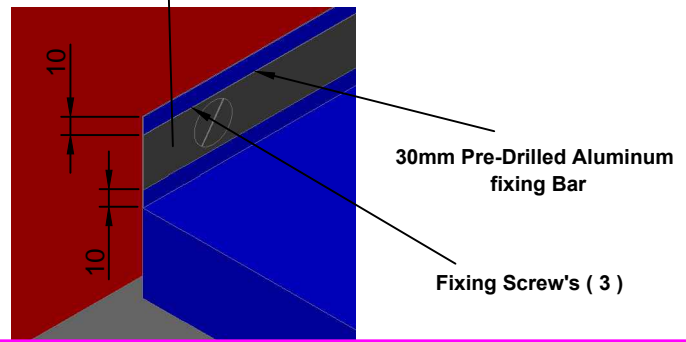

Nominal size 2m x 1.0m x50mm
 Other size/widths available to fit all situations
 Mats from 0.2m up to 1.5m wide
 and 1.5m to 2.4m in length

SPECIFICATION

Stitched Flaps Throughout
 14mm Eyelets on Top Flap
 Hook And Loop Velcro Where Indicated
 600grm P.V.C. Coated Nylon Cover

Installation Notes:

1. Lay all mats alongside each other, attached by Velcro flaps.
2. Align mats up with wall. Line up aluminum bar with base flap allowing approx 10mm of gap top and bottom of flap screw bar to wall with appropriate screws.
3. Once screwed in place, fix screw in webbing loop above eyelets of mat (when in upright position) and connect bungee to webbing loop.