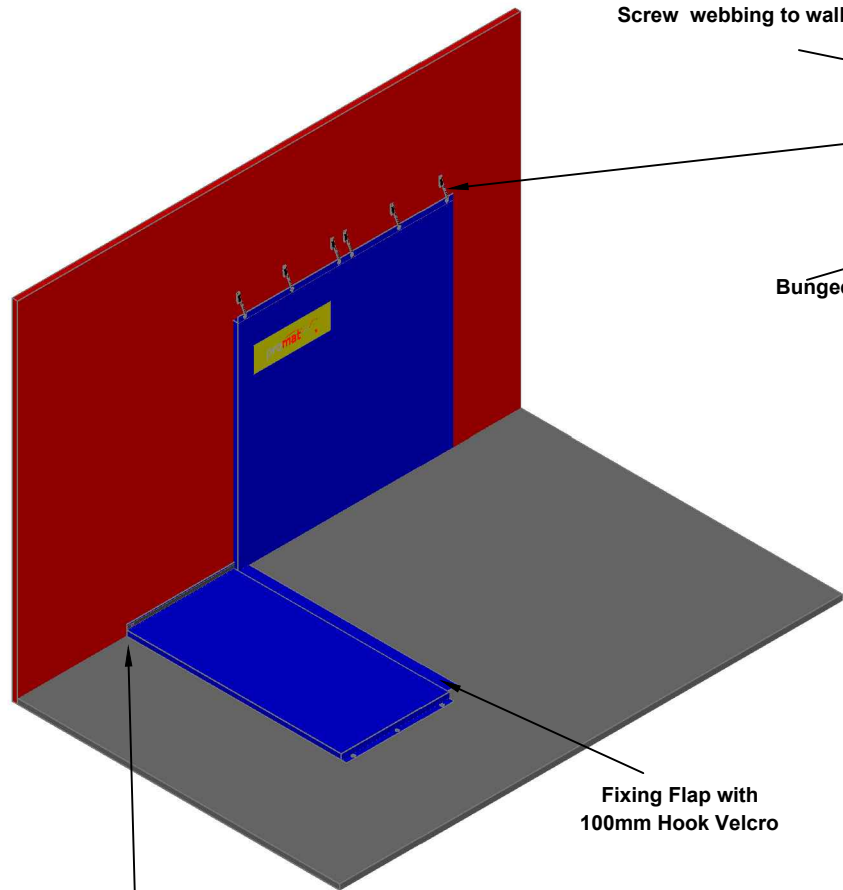

Nominal size 2m x 1.0m x50mm
 Other size/widths available to fit all situations
 Mats from 0.2m up to 1.5m wide
 and 1.5m to 2.4m in length

SPECIFICATION

Stitched Flaps Throughout
 14mm Eyelets on Top Flap
 Hook And Loop Velcro Where Indicated
 600grm P.V.C. Coated Nylon Cover

Installation Notes:

1. Lay all mats alongside each other, attached by Velcro flaps.
2. Align mats up with wall. Line up aluminum bar with base flap allowing approx 10mm of gap top and bottom of flap screw bar to wall with appropriate screws.
3. Once screwed in place, fix screw in webbing loop above eyelets of mat (when in upright position) and connect bungee to webbing loop.